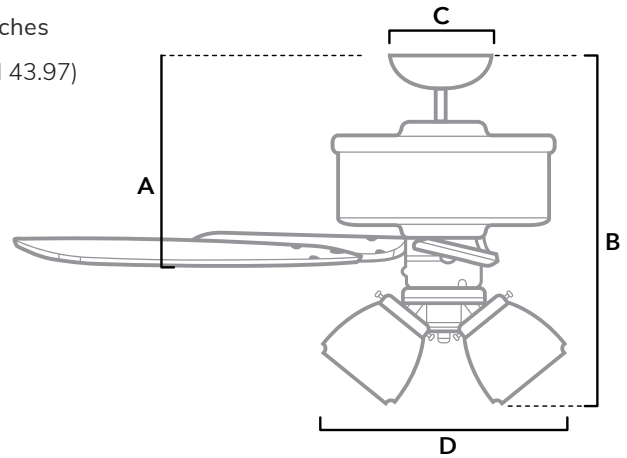

DIMENSIONS

Measured in inches

- A. 9.97 (Angled 43.97)
- B. 16.93
- C. 6.5
- D. 9.82

50882 | Matte Silver Body with Autumn Walnut or Natural Wood Blades

ADDITIONAL FINISHES

50881 | New Bronze Body with American Walnut or Greyed Walnut Blades

50885 | Fresh White Body with Fresh White or Natural Wood Blades

FAN SPECIFICATIONS

Motor Type	Reversible	Wire Length	Control Type	Downrod	Location	Blade #	Add'l Sizes
AC	YES	32" (24" Downrod)	Pull Chains	2" Included	Indoor	5	44", 52"